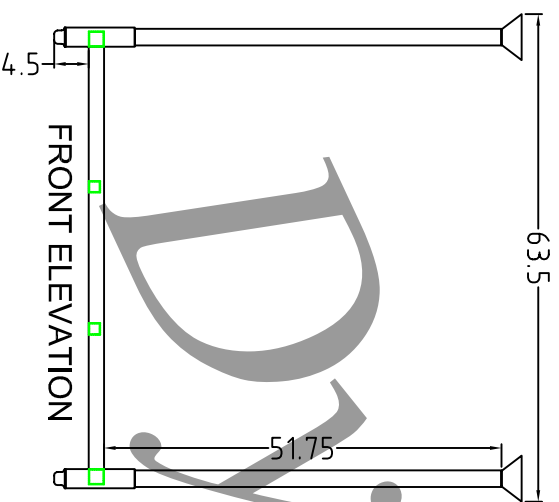

Violators will be prosecuted

 = wire mesh decking

Made in China

2,800 #'s per rack, Stack 5 High
 Racks Powder Coated Orange

Designed by CC/EW/CC	Checked by -	WO # XXXXXXXX-X	Filename SC-TIR60X60WIRE	Date	Scale 1:
DYNA-RACK			SC-TIR60X60WIRE		
			D.3-S.5		