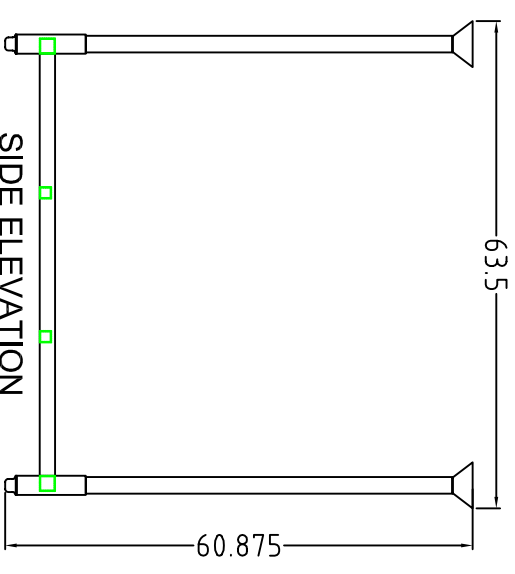

Violators will be prosecuted

 = wire mesh decking

Made in China

2,800 #'s per rack, Stack 5 High
 Racks Powder Coated Orange

Designed by CC/EW/CC	Checked by -	WO # XXXXXXXX-X	Filename SC-TIR60X60WIRE	Date	Scale 1:
DYNA-RACK			SC-TIR60X60WIRE		
			D.3-S.5		