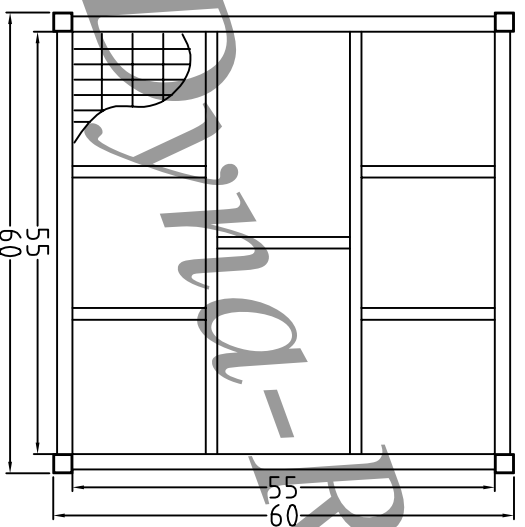

BASE VIEW

THANK YOU FOR YOUR ORDER. PLEASE REVIEW THIS DRAWING, SIGN AND FAX TO ORDER DEPT. UPON RECEIPT 'WE WILL PROCESS YOUR ORDER.
SIGNATURE _____
DATE APPROVED _____

THIS DRAWING IS THE PROPERTY OF DYNA-RACK CORP. AND IT IS LOANED UPON THE CONDITION THAT IT IS NOT TO BE REPRODUCED, COPIED, IN WHOLE OR IN PART BY ANY MEANS, OR RELEASED TO OTHERS WITHOUT THE EXPRESSED WRITTEN PERMISSION OF DYNA-RACK CORP. THIS DRAWING IS TO BE RETURNED UPON REQUEST.

Violators will be prosecuted

= wire mesh decking

Made in China

2,800 #'s per rack, Stack 5 High
Racks Powder Coated Orange

Designed by CC/EW/CC	Checked by -	WO # XXXXXXXX-X	Filename SC-TIR60X60WIRE	Date	Scale 1:		
DYNA-RACK			SC-TIR60X60WIRE				
			D.3-S.5			Edition 1	Sheet 1/